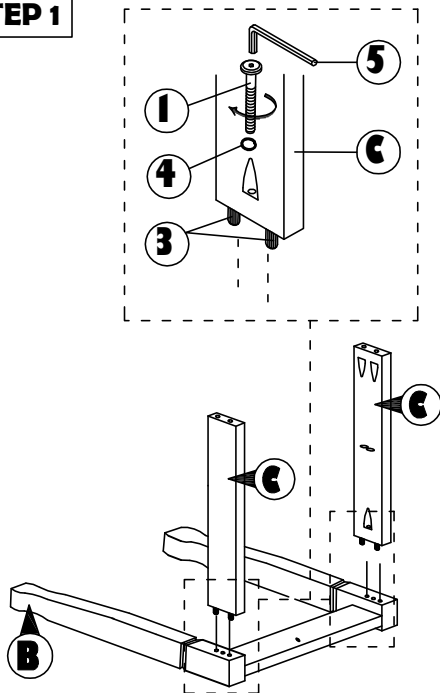

ASSEMBLY INSTRUCTION

Read this instruction carefully. Remove all wrapping material, staples and straps from the carton. See hardware and furniture part list for guidance. Be sure you have all wooden furniture parts on a clean and flat soft surface, such as a carpet or rug, to prevent from being scratched. Follow the figure to start assembling.

CAUTION :

1. Do not FULLY - TIGHTEN the nut or screw until all is ready to assemble.
2. Do not OVER - TIGHTEN the nut or screw to avoid causing damages to the thread.
3. Keep all hardware part out reach of children.

NO	PART LIST	QTY
A	BACK REST	1 PC
B	FRONT LEG	1 PC
C	SIDE RAIL	2 PCS
D	CUSHION SEAT	1 PC

NO	DESCRIPTION	QTY
1	JCBC SCREW M6 X 50MM	6 PCS
2	CSK SCREW M4 x 38MM	4 PCS
3	WOOD DOWEL Ø8 x 30MM	4 PCS
4	SPRNG WASHER	6 PCS
5	M4 ALLEN KEY	1 PC

STEP 1