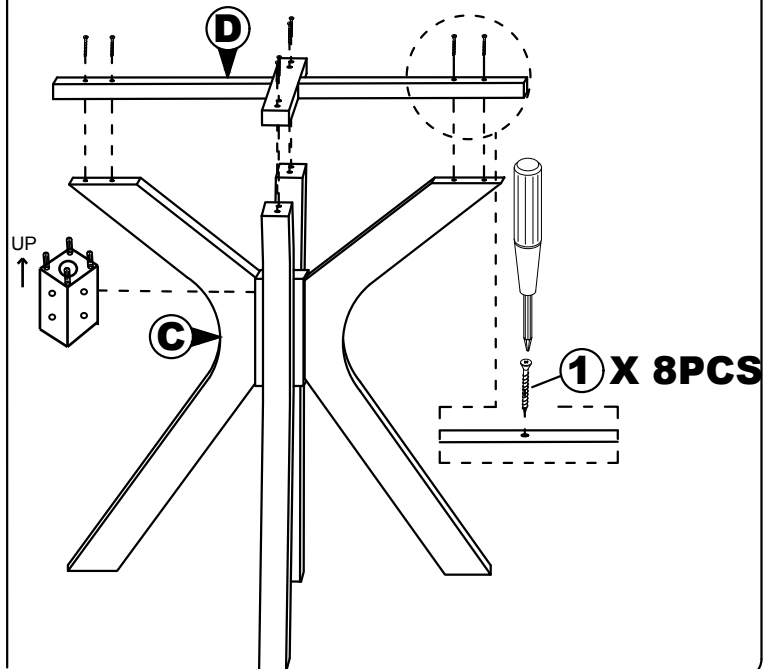

ASSEMBLY INSTRUCTION

MODEL : 7028T / 7028-1T

Read this instruction carefully. Remove all wrapping material, staples and straps from the carton. See hardware and furniture part list For guidance. Be sure you have all wooden furniture parts on a clean and flat soft surface, such as a carpet or rug, to prevent from being scratched. Follow the figure to start assembling.

CAUTION :

1. Do not FULLY - TIGHTEN the nut or screw until all is ready to assemble.
2. Do not OVER - TIGHTEN the nut or screw to avoid causing damages to the thread.
3. Keep all hardware part out reach of children.

NO	PART LIST	QTY
A	TABLE TOP	1 PC
B	PEDESTAL TABLE CENTER	1 PC
C	PEDESTAL LEGS	4 PCS
D	CROSS BAR 'X'	2 PCS
E	BOX COVER	1 PC

NO	DESRPTION	QTY
1	CSK SCREW M4 X 30MM	16 PCS
2	HEX. NUT	8 PCS
3	FLAT WASHER	8 PCS
4	SPANNAR	1 PC
5	ADJUSTER	4 PCS

STEP 1

STEP 2

STEP 3

STEP 4

COMPELETE
ASSEMBLE