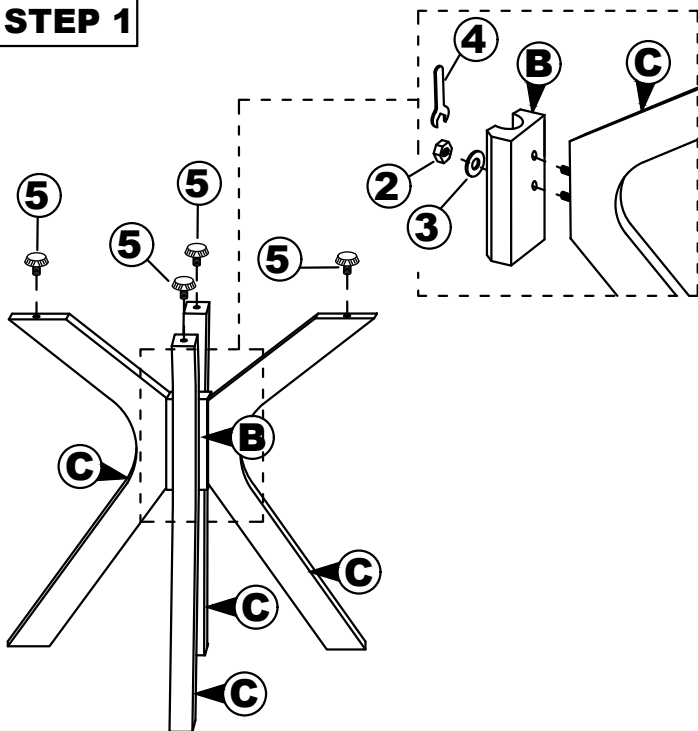

ASSEMBLY INSTRUCTION

MODEL : 7028T / 7028-1T

Read this instruction carefully. Remove all wrapping material, staples and straps from the carton. See hardware and furniture part list For guidance. Be sure you have all wooden furniture parts on a clean and flat soft surface, such as a carpet or rug, to prevent from being scratched. Follow the figure to start assembling.

CAUTION :

1. Do not FULLY - TIGHTEN the nut or screw until all is ready to assemble.
2. Do not OVER - TIGHTEN the nut or screw to avoid causing damages to the thread.
3. Keep all hardware part out reach of children.

NO	PART LIST	QTY
A	TABLE TOP	1 PC
B	PEDESTAL TABLE CENTER	1 PC
C	PEDESTAL LEGS	4 PCS
D	CROSS BAR 'X'	2 PCS
E	BOX COVER	1 PC

NO	DESRPTION	QTY
1	CSK SCREW M4 X 30MM	16 PCS
2	HEX. NUT	8 PCS
3	FLAT WASHER	8 PCS
4	SPANNAR	1 PC
5	ADJUSTER	4 PCS

STEP 1