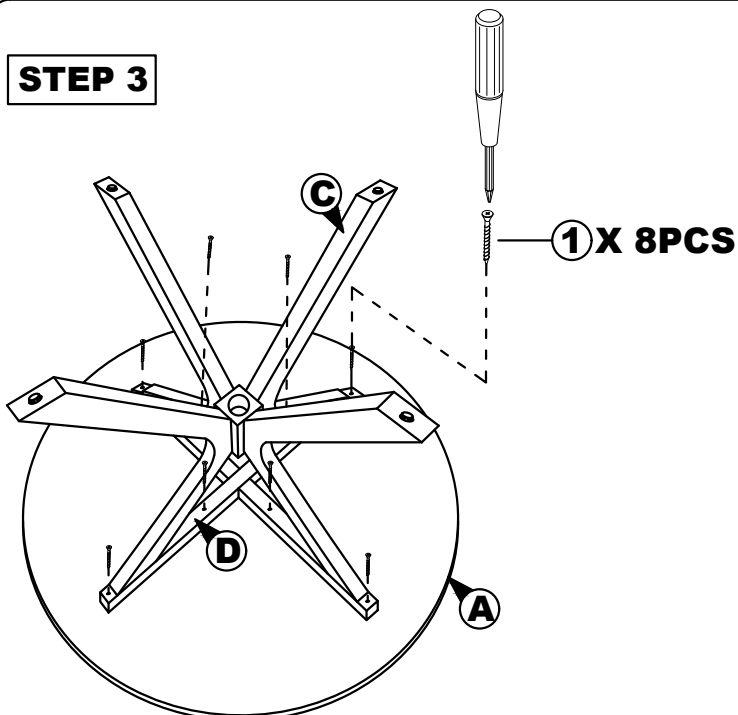

CAUTION :

1. Do not FULLY - TIGHTEN the nut or screw until all is ready to assemble.
2. Do not OVER - TIGHTEN the nut or screw to avoid causing damages to the thread.
3. Keep all hardware part out reach of children.

NO	PART LIST	QTY
A	TABLE TOP	1 PC
B	PEDESTAL TABLE CENTER	1 PC
C	PEDESTAL LEGS	4 PCS
D	CROSS BAR 'X'	2 PCS
E	BOX COVER	1 PC

NO	DESRPTION	QTY
1	CSK SCREW M4 X 30MM 	16 PCS
2	HEX. NUT 	8 PCS
3	FLAT WASHER 	8 PCS
4	SPANNAR 	1 PC
5	ADJUSTER 	4 PCS

STEP 1

STEP 2

STEP 3

STEP 4

COMPELETE
ASSEMBLE